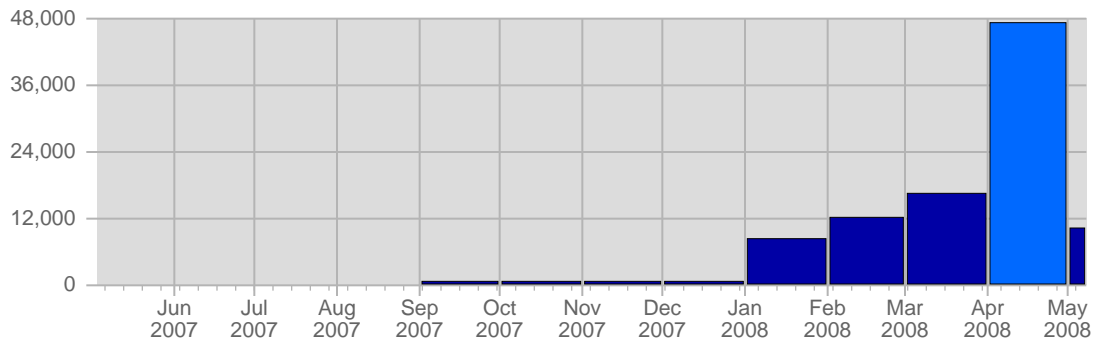

Traffic and Activity > Visits

Report Description

Report Description: Visits during the month of April 2008
 Report Range: Month of April 2008
 Report Scope: Historical Data

Historic Breakdown

Breakdown

Date	Total Visits	Average Visits Historically	Change	Percent of Total Visits
Tue Apr 1st, 2008	2,174	376,34	+2,174 ▲	4,59%
Wed Apr 2nd, 2008	1,761	417,11	+1,761 ▲	3,71%
Thu Apr 3rd, 2008	1,262	404,60	+1,262 ▲	2,66%
Fri Apr 4th, 2008	1,969	366,06	+1,969 ▲	4,15%
Sat Apr 5th, 2008	1,299	414,34	+1,299 ▲	2,74%
Sun Apr 6th, 2008	955	312,00	+231 ▲	2,01%
Mon Apr 7th, 2008	1,472	366,11	+344 ▲	3,11%
Tue Apr 8th, 2008	1,317	376,34	-857 ▼	2,78%
Wed Apr 9th, 2008	1,271	417,11	-490 ▼	2,68%
Thu Apr 10th, 2008	1,421	404,60	+159 ▲	2,00%
Fri Apr 11th, 2008	1,151	366,06	-818 ▼	2,43%
Sat Apr 12th, 2008	1,826	414,34	+527 ▲	3,85%
Sun Apr 13th, 2008	1,008	312,00	+53 ▲	2,13%
Mon Apr 14th, 2008	1,890	366,11	+418 ▲	3,99%
Tue Apr 15th, 2008	1,235	376,34	-82 ▼	2,61%
Wed Apr 16th, 2008	3,113	417,11	+1,842 ▲	6,57%
Thu Apr 17th, 2008	1,939	404,60	+518 ▲	4,09%
Fri Apr 18th, 2008	2,060	366,06	+909 ▲	4,35%
Sat Apr 19th, 2008	1,091	414,34	-735 ▼	2,30%
Sun Apr 20th, 2008	1,929	312,00	+921 ▲	4,07%
Mon Apr 21st, 2008	1,749	366,11	-141 ▼	3,69%
Tue Apr 22nd, 2008	1,631	376,34	+396 ▲	3,44%
Wed Apr 23rd, 2008	1,524	417,11	-1,589 ▼	3,21%
Thu Apr 24th, 2008	1,412	404,60	-527 ▼	2,98%
Fri Apr 25th, 2008	963	366,06	-1,097 ▼	2,03%
Sat Apr 26th, 2008	2,145	414,34	+1,054 ▲	4,52%
Sun Apr 27th, 2008	1,593	312,00	-336 ▼	3,36%
Mon Apr 28th, 2008	1,331	366,11	-418 ▼	2,81%
Tue Apr 29th, 2008	1,301	376,34	-330 ▼	2,74%
Wed Apr 30th, 2008	1,619	417,11	+95 ▲	3,42%
	47,411	355		