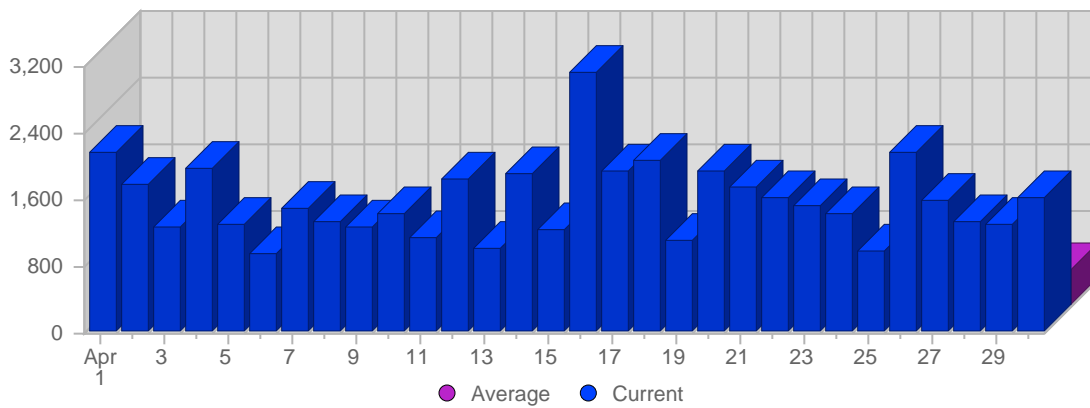

Traffic and Activity > Visits

Report Description

Report Description: Visits during the month of April 2008
 Report Range: Month of April 2008
 Report Scope: Historical Data

Historic Breakdown

Breakdown

Date	Total Visits	Average Visits Historically	Change	Percent of Total Visits
Tue Apr 1st, 2008	2,174	376,34	+2,174 ▲	4,59%
Wed Apr 2nd, 2008	1,761	417,11	+1,761 ▲	3,71%
Thu Apr 3rd, 2008	1,262	404,60	+1,262 ▲	2,66%
Fri Apr 4th, 2008	1,969	366,06	+1,969 ▲	4,15%
Sat Apr 5th, 2008	1,299	414,34	+1,299 ▲	2,74%
Sun Apr 6th, 2008	955	312,00	+231 ▲	2,01%
Mon Apr 7th, 2008	1,472	366,11	+344 ▲	3,11%
Tue Apr 8th, 2008	1,317	376,34	-857 ▼	2,78%
Wed Apr 9th, 2008	1,271	417,11	-490 ▼	2,68%
Thu Apr 10th, 2008	1,421	404,60	+159 ▲	2,00%
Fri Apr 11th, 2008	1,151	366,06	-818 ▼	2,43%
Sat Apr 12th, 2008	1,826	414,34	+527 ▲	3,85%
Sun Apr 13th, 2008	1,008	312,00	+53 ▲	2,13%
Mon Apr 14th, 2008	1,890	366,11	+418 ▲	3,99%
Tue Apr 15th, 2008	1,235	376,34	-82 ▼	2,61%
Wed Apr 16th, 2008	3,113	417,11	+1,842 ▲	6,57%
Thu Apr 17th, 2008	1,939	404,60	+518 ▲	4,09%
Fri Apr 18th, 2008	2,060	366,06	+909 ▲	4,35%
Sat Apr 19th, 2008	1,091	414,34	-735 ▼	2,30%
Sun Apr 20th, 2008	1,929	312,00	+921 ▲	4,07%
Mon Apr 21st, 2008	1,749	366,11	-141 ▼	3,69%
Tue Apr 22nd, 2008	1,631	376,34	+396 ▲	3,44%
Wed Apr 23rd, 2008	1,524	417,11	-1,589 ▼	3,21%
Thu Apr 24th, 2008	1,412	404,60	-527 ▼	2,98%
Fri Apr 25th, 2008	963	366,06	-1,097 ▼	2,03%
Sat Apr 26th, 2008	2,145	414,34	+1,054 ▲	4,52%
Sun Apr 27th, 2008	1,593	312,00	-336 ▼	3,36%
Mon Apr 28th, 2008	1,331	366,11	-418 ▼	2,81%
Tue Apr 29th, 2008	1,301	376,34	-330 ▼	2,74%
Wed Apr 30th, 2008	1,619	417,11	+95 ▲	3,42%
	47,411	355		